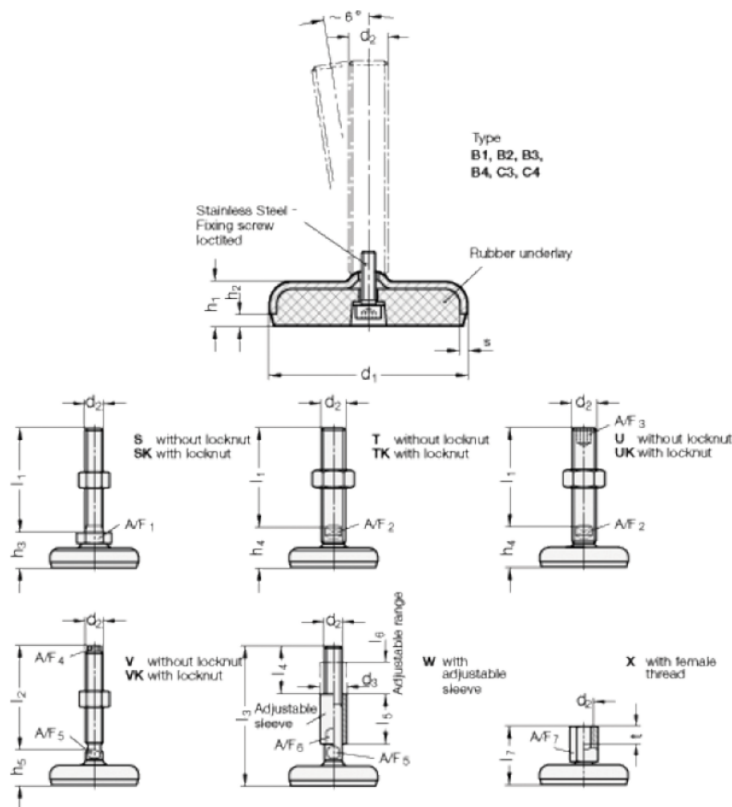

Article number: 203180M24125B3UK

Description: E+G levelling foot
GN 31-80-M24-125-B3-UK

Note: UK With nut, Hexagon socket at the top, Wrench flat at the bottom

Measures

A/F2	= 19	s = 3
A/F3	= 12	
d1	= 80	
d2	= 24	
h1	= 18	
h2	= 5	
h4 +4.0/0	= 36	
l1	= 125	